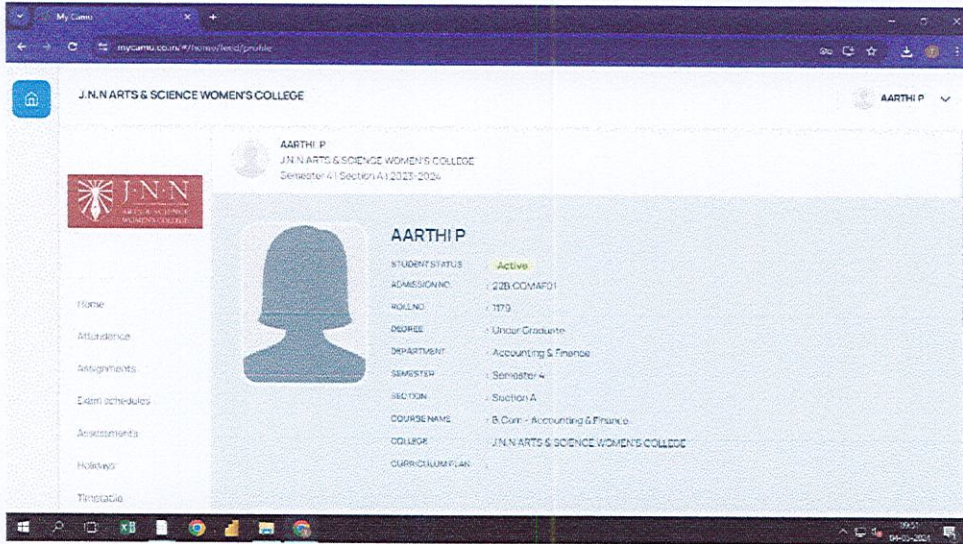

J.N.N ARTS & SCIENCE WOMEN'S COLLEGE

Affiliated to University of Madras | ISO 9001 : 2015 Certified Institution

7) STUDENT DETAILS