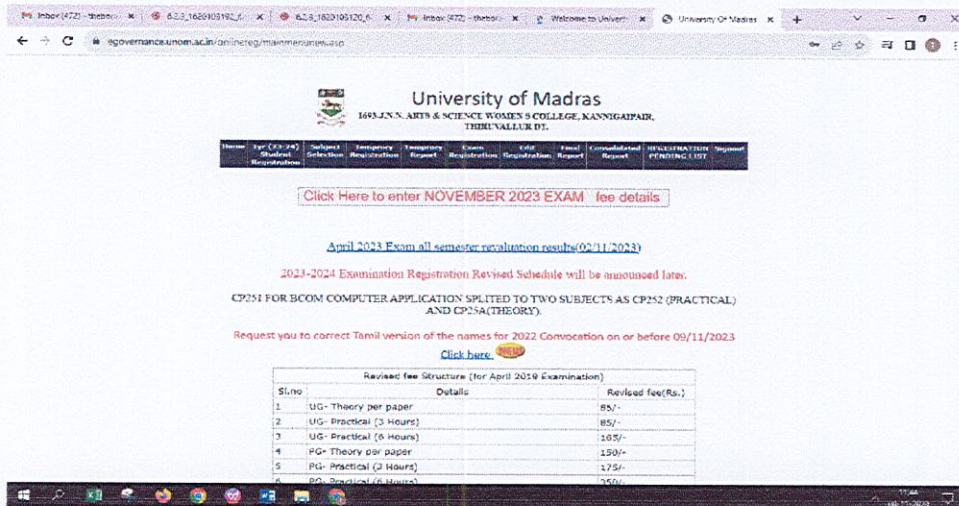

principal@jnncollege.edu.in

J.N.N ARTS & SCIENCE WOMEN'S COLLEGE

Affiliated to University of Madras | ISO 9001 : 2015 Certified Institution

6) UNIVERSITY OF MADRAS- HOMEPAGE

7) JNNASWC- LOGIN PAGE

S.No	Details	Revised fee (Rs.)
1	UG- Theory per paper	85/-
2	UG- Practical (3 Hours)	85/-
3	UG- Practical (6 Hours)	160/-
4	PG- Theory per paper	150/-
5	PG- Practical (2 Hours)	175/-
6	PG- Practical (6 Hours)	350/-