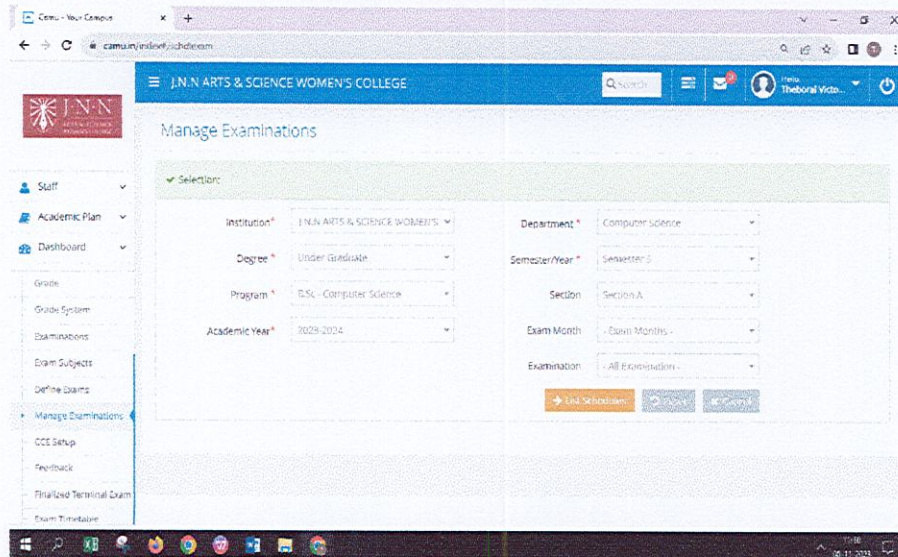

3) EXAMINATION MANAGEMENT

LEARNING TODAY, LEADING TOMORROW

90, Ushaa Garden, Kannigaipair, Chennai - Periyapalayam Highway, Tiruvallur, Tamil Nadu - 601102. Ph.No: 044-27629613

044 - 27629618 / 96000 57121 | www.jnncollege.edu.in | principal@jnncollege.edu.in

P. R. Jeeva
Principal
J.N.N ARTS AND SCIENCE WOMEN'S COLLEGE
90, Ushaa Garden, Kannigaipair,
Chennai-Periyapalayam Highway
Tiruvallur Dist - 601102. Ph.No: 044-27629613