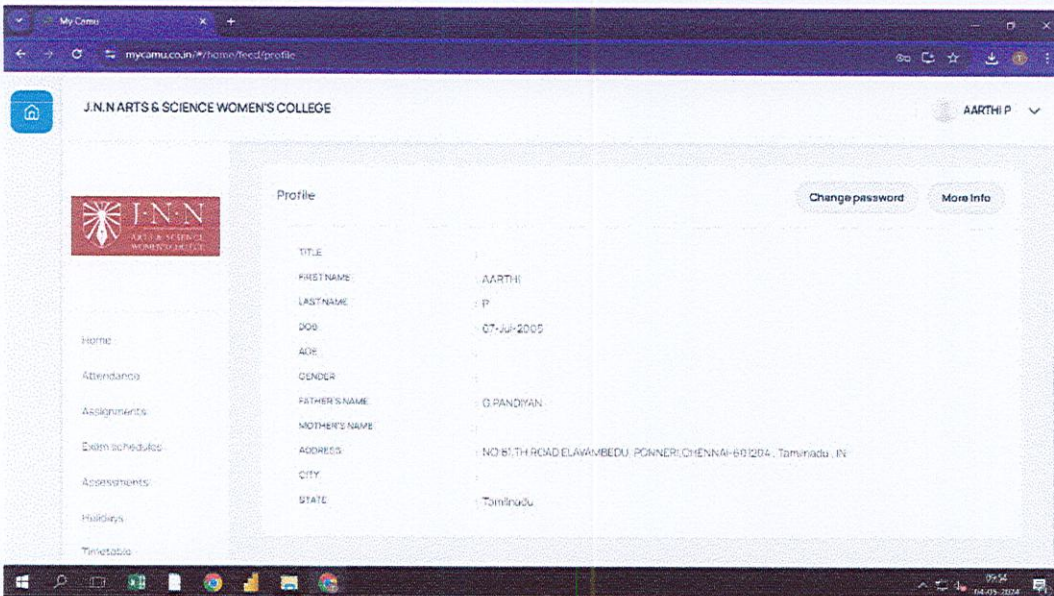

8) STUDENT INFORMATION

P. Rajeev
PRINCIPAL

LEARNING TODAY, LEADING TOMORROW

90, Ushaa Garden, Kannigaipair, Chennai - Periyapalayam Highway, Tiruvallur, Tamil Nadu - Periyapalayam Highway
Chennai - Periyapalayam Highway
Ph.No: 044-27629613

044 - 27629618 / 96000 57121 | www.jnncollege.edu.in | principal@jnncollege.edu.in