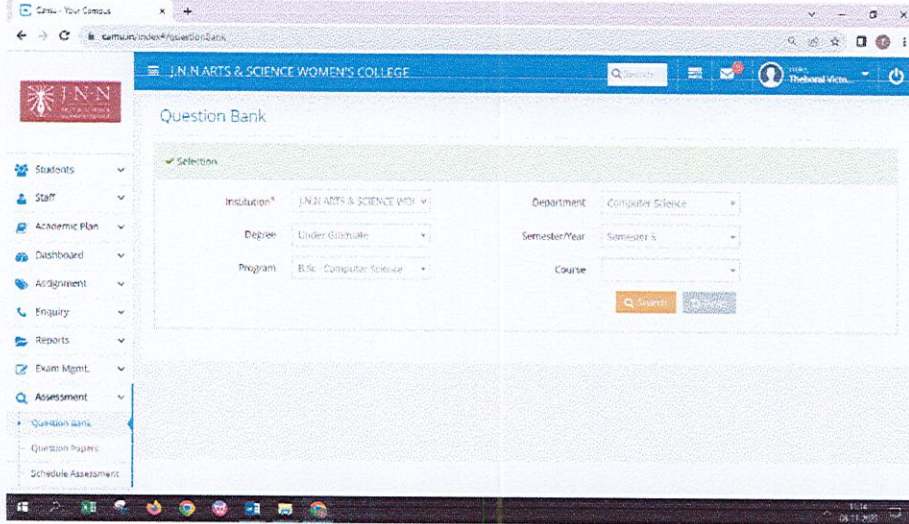

J.N.N ARTS & SCIENCE WOMEN'S COLLEGE

Affiliated to University of Madras | ISO 9001 : 2015 Certified Institution

4) ASSESSMENT PORTAL